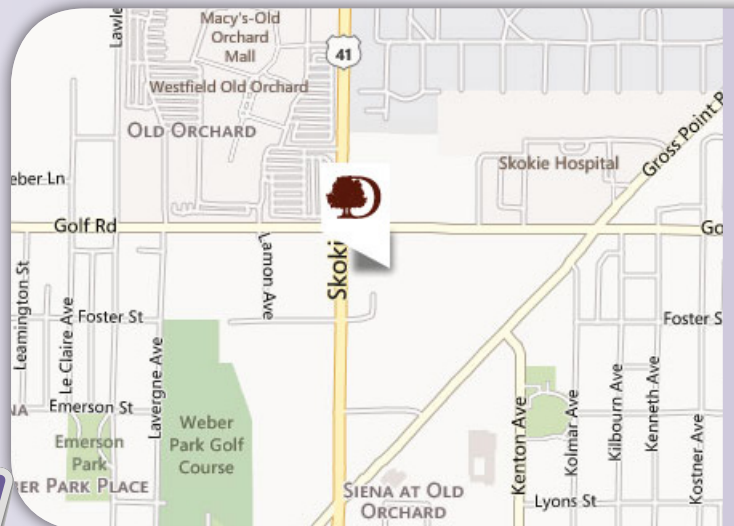

4th World Congress on

Cancer Science & Therapy

Chicago, USA October 20-22, 2014

Registration & Timings

October 20, 2014 (09:00 AM-06:00 PM)

October 21, 2014 (09:00 AM-06:00 PM)

October 22, 2014 (09:00 AM-06:00 PM)

Group Photo Time

09:00AM-09:10AM; October 20, 2014

Site

DoubleTree by Hilton Hotel Chicago-North Shore Conference Center, USA

Please try your best to arrive in Chicago, USA as we will take a group photo for all our guests. If you could not attend, please let us know (cancerscience2014@omicsgroup.us, cancerscience2014@omicsonline.net)

Speakers' PPT

You may submit your presentation to any of our onsite organizers on the day of your talk. If your presentation is not compatible with our laptops, then you may use your own laptop.

Conference Venue Address

4th World Congress on Cancer Science & Therapy
Chicago, USA

DoubleTree by Hilton Hotel Chicago-North Shore
Conference Center
9599 Skokie Boulevard
Skokie, Illinois
60077-1314 USA
Tel: 1-847-679-7000
Fax: 1-847-679-0904

Route Map

Conference Secretariat

5716 Corsa Ave., Suite 110, West Lake, Los Angeles, CA 91362-7354, USA
Ph: +1-650-268-9744, Fax: +1-650-618-1414, Toll free: +1-800-216-6499
Email: cancerscience2014@omicsgroup.us, cancerscience2014@omicsonline.net